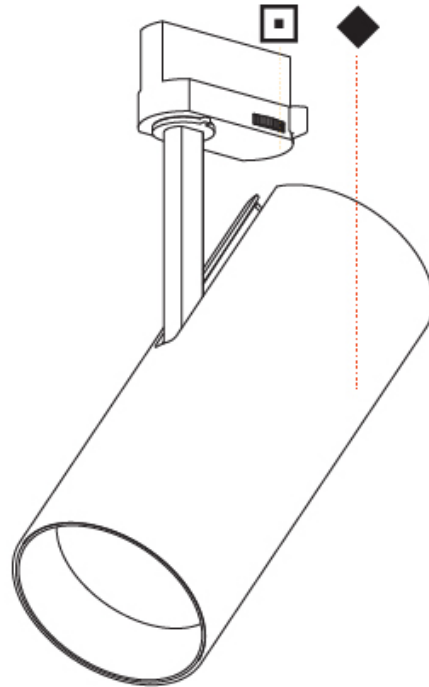

IMAGINE 90 TRACK

A3T048-

PROJECT _____

TYPE _____

SPECIFIER _____

QUANTITY _____

DATE _____

A