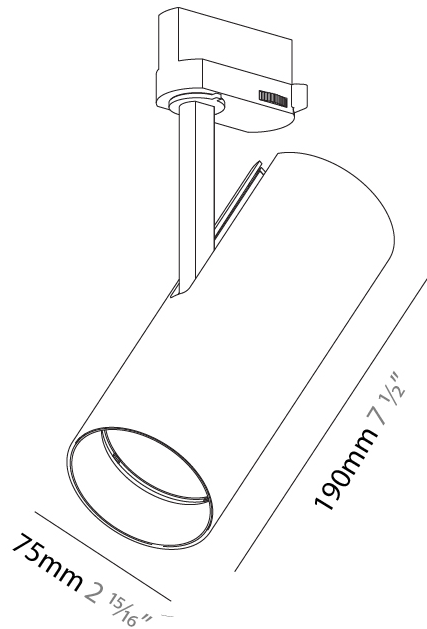

GENERAL

Series: Imagine
Subseries: Imagine 75
Partner: Prolicht
Division: Architectural
Installation: Track
Mounting Location: Ceiling
Light Distribution: Adjustable

PHYSICAL

Aperture Sizes - Downlights: 2"
Shape: Cylinder
Diameter (mm): 75
Diameter (in): 2 ¹⁵/₁₆
Height (mm): 190
Height (in): 7 ¹/₂
Max. Overall Height (mm): 210
Max. Overall Height (in): 8 ¹/₄
Weight (kg): 0.716
Weight (lbs): 1.58
Fixture Finish: SSR / BKV / CWI / CRY / HAB / UFT / ITA / RUA / FTG / MYG / LOD / PUS / FRO / FUP / KIA / POP / BLS / SPG / MEY / GOH / CHC / COM / ABZ / JAG / OBR / MOS / ROR
Holder Finish: BLK / WHI / SIL
Fixture Material: Aluminum Die Cast

ELECTRICAL

Lamp Type: LED (Zhaga Standard)
Input Wattage (W): 14
Total Output Wattage (W): 12.8
Dimming: Tri-Mode (Non-Dimming and Phase Dimming (120Vac only) and 0-10V Dimming)
Driver Included: Yes
Driver Location: Integrated
Driver Type: Constant Current - Universal
Driver Class: Class 2
Input Voltage (V): 120 - 277
Constant Current (MA): 350

LED

Number of LEDs: 1
Color Temperature (°K): 2700 / 3000 / 3500 / 4000
Max. Delivered Lumen (lm): 1124 / 1210 / 1258 / 1284
Nominal Lumen (lm): 1246 / 1342 / 1396 / 1424
CRI: >90 CRI
Lamp Life (hrs): 50000

OPTICAL

Reflector: 12
Optic: Lens Pack - No Lens / Linear Spread Lens / Honeycomb / Spread Lens
Adjustability: Rotational 350°; Tilt 90°

RATINGS AND CERTIFICATIONS

Certified By: Certified for North American Standards
IP rating: IP20