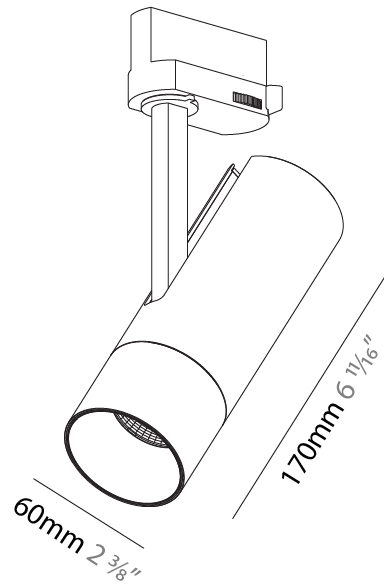

GENERAL

Series: Imagine
Subseries: Imagine 60
Partner: Prolicht
Division: Architectural
Installation: Track
Mounting Location: Ceiling
Light Distribution: Adjustable

PHYSICAL

Aperture Sizes - Downlights: 2"
Shape: Cylinder
Diameter (mm): 60
Diameter (in): 2 3/8
Height (mm): 170
Height (in): 6 11/16
Max. Overall Height (mm): 190
Max. Overall Height (in): 7 1/2
Weight (kg): 0.564
Weight (lbs): 1 1/4
Fixture Finish: SSR / BKV / CWI / CRY / HAB / UFT / ITA / RUA / FTG / MYG / LOD / PUS / FRO / FUP / KIA / POP / BLS / SPG / MEY / GOH / CHC / COM / ABZ / JAG / OBR / MOS / ROR
Fixture Material: Aluminum Die Cast

ELECTRICAL

Lamp Type: LED (Zhaga Standard)
Input Wattage (W): 15.5
Total Output Wattage (W): 14
Dimming: Tri-Mode (Non-Dimming and Phase Dimming (120Vac only) and 0-10V Dimming)
Driver Included: Yes
Driver Location: Integrated
Driver Type: Constant Current - Universal
Driver Class: Class 2
Input Voltage (V): 120 - 277
Constant Current (MA): 350

LED

Number of LEDs: 1
Color Temperature (°K): 2700 / 3000 / 3500 / 4000
Max. Delivered Lumen (lm): 930 / 960 / 1009 / 1030
CRI: >90 CRI
Lamp Life (hrs): 50000

OPTICAL

Reflector°: 16 / 32 / 46

RATINGS AND CERTIFICATIONS

Certified By: Certified for North American Standards
IP rating: IP20