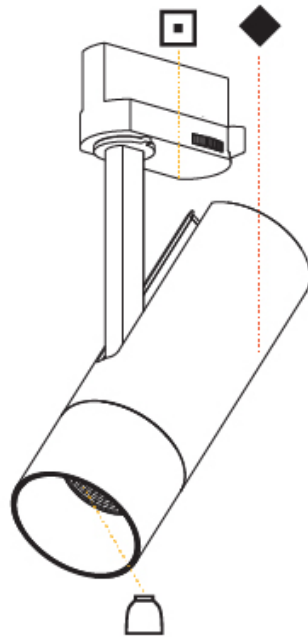

IMAGINE 60 TRACK

A3T007-

PROJECT
TYPE
SPECIFIER
QUANTITY
DATE

A