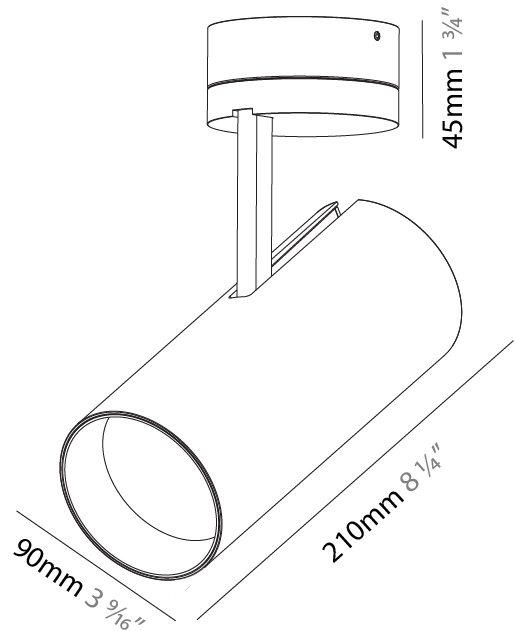

GENERAL

Series: Imagine
Subseries: Imagine 90
Partner: Prolicht
Division: Architectural
Installation: Surface
Product Type: Spots
Mounting Location: Ceiling
Light Distribution: Adjustable

PHYSICAL

Aperture Sizes - Downlights: 3"
Shape: Round
Diameter (mm): 90
Diameter (in): 3 9/16
Height (mm): 210
Height (in): 8 1/4
Max. Overall Height (mm): 255
Max. Overall Height (in): 10 1/16
Weight (kg): 1.184
Weight (lbs): 2.60
Fixture Finish: SSR / BKV / CWI / CRY / HAB / UFT / ITA / RUA / FTG / MYG / LOD / PUS / FRO / FUP / KIA / POP / BLS / SPG / MEY / GOH / CHC / COM / ABZ / JAG / OBR / MOS / ROR
Fixture Material: Aluminum Die Cast

ELECTRICAL

Lamp Type: LED (Zhaga Standard)
Input Wattage (W): 13.2 / 16.5
Total Output Wattage (W): 12 / 15
Dimming: Tri-Mode (Non-Dimming and Phase Dimming (120Vac only) and 0-10V Dimming)
Driver Included: Yes
Driver Location: Integrated
Driver Type: Constant Current - Universal
Driver Class: Class 2
Input Voltage (V): 120 - 277
Constant Current (MA): 350

LED

Number of LEDs: 1
Color Temperature (°K): 2700 / 3000 / 3500 / 4000
Max. Delivered Lumen (lm): 830 / 930 / 1009 / 1030
CRI: >90 CRI
Lamp Life (hrs): 50000

OPTICAL

Reflector°: 10
Adjustability: Rotational 350°; Tilt 90°

RATINGS AND CERTIFICATIONS

Certified By: Certified for North American Standards
IP rating: IP20