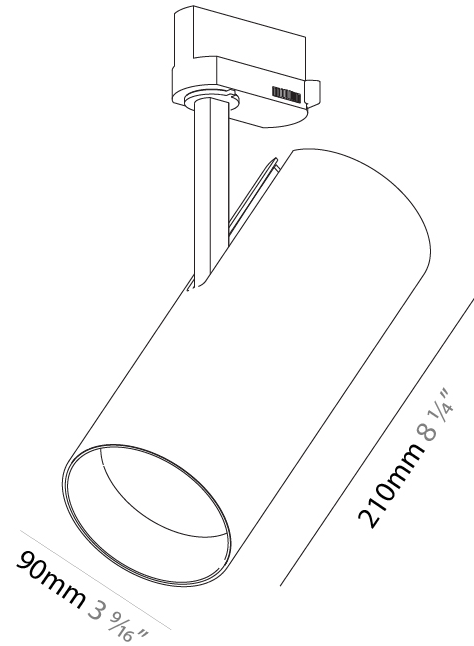

GENERAL

Series: Imagine
Subseries: Imagine 90
Partner: Prolicht
Division: Architectural
Installation: Track
Mounting Location: Ceiling
Light Distribution: Adjustable

PHYSICAL

Aperture Sizes - Downlights: 3"
Shape: Cylinder
Diameter (mm): 90
Diameter (in): 3 9/16
Height (mm): 210
Height (in): 8 1/4
Max. Overall Height (mm): 230
Max. Overall Height (in): 9 1/16
Weight (kg): 0.903
Weight (lbs): 1.99
Fixture Finish: SSR / BKV / CWI / CRY / HAB / UFT / ITA / RUA / FTG / MYG / LOD / PUS / FRO / FUP / KIA / POP / BLS / SPG / MEY / GOH / CHC / COM / ABZ / JAG / OBR / MOS / ROR
Fixture Material: Aluminum Die Cast

ELECTRICAL

Lamp Type: LED (Zhaga Standard)
Input Wattage (W): 14
Total Output Wattage (W): 12.1
Dimming: Tri-Mode (Non-Dimming and Phase Dimming (120Vac only) and 0-10V Dimming)
Driver Included: Yes
Driver Location: Integrated
Driver Type: Constant Current - Universal
Driver Class: Class 2
Input Voltage (V): 120 - 277
Constant Current (MA): 350

LED

Number of LEDs: 1
Color Temperature (°K): 2700 / 3000 / 3500 / 4000
Max. Delivered Lumen (lm): 846 / 911 / 948 / 967
Nominal Lumen (lm): 1246 / 1342 / 1396 / 1424
CRI: >90 CRI
Lamp Life (hrs): 50000

OPTICAL

Reflector: 6
Optic: Lens Pack - No Lens / Linear Spread Lens / Honeycomb / Spread Lens
Adjustability: Rotational 350°; Tilt 90°

RATINGS AND CERTIFICATIONS

Certified By: Certified for North American Standards
IP rating: IP20