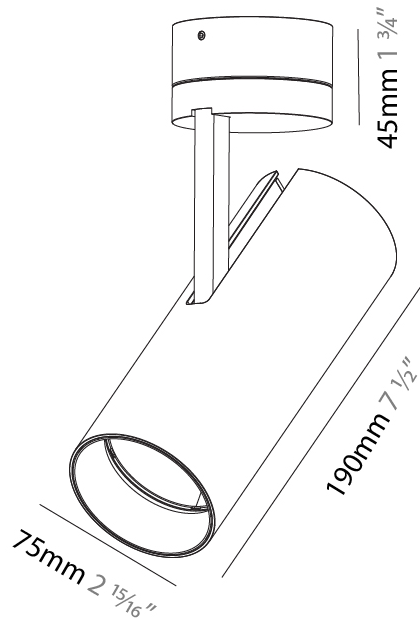

GENERAL

Series: Imagine
Subseries: Imagine 75
Partner: Prolicht
Division: Architectural
Installation: Surface
Product Type: Spots
Mounting Location: Ceiling
Light Distribution: Adjustable

PHYSICAL

Aperture Sizes - Downlights: 2"
Shape: Cylinder
Diameter (mm): 75
Diameter (in): 2 ¹⁵/₁₆"
Height (mm): 190
Height (in): 7 ¹/₂"
Max. Overall Height (mm): 235
Max. Overall Height (in): 9 ¹/₄"
Weight (kg): 0.919
Weight (lbs): 2.02
Fixture Finish: SSR / BKV / CWI / CRY / HAB / UFT / ITA / RUA / FTG / MYG / LOD / PUS / FRO / FUP / KIA / POP / BLS / SPG / MEY / GOH / CHC / COM / ABZ / JAG / OBR / MOS / ROR
Fixture Material: Aluminum Die Cast

ELECTRICAL

Lamp Type: LED (Zhaga Standard)
Input Wattage (W): 13.2 / 16.5
Total Output Wattage (W): 12 / 15
Dimming: Tri-Mode (Non-Dimming and Phase Dimming (120Vac only) and 0-10V Dimming)
Driver Included: Yes
Driver Location: Integrated
Driver Type: Constant Current - Universal
Driver Class: Class 2
Input Voltage (V): 120 - 277
Constant Current (MA): 350

LED

Number of LEDs: 1
Color Temperature (°K): 2700 / 3000 / 3500 / 4000
Max. Delivered Lumen (lm): 870 / 970 / 1038 / 1060
CRI: >90 CRI
Lamp Life (hrs): 50000

OPTICAL

Reflector°: 12
Adjustability: Rotational 350°; Tilt 90°

RATINGS AND CERTIFICATIONS

Certified By: Certified for North American Standards
IP rating: IP20