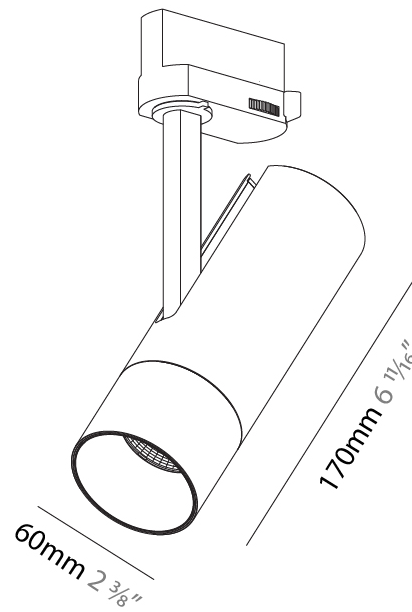

GENERAL

Series: Imagine
Subseries: Imagine 60
Partner: Prolicht
Division: Architectural
Installation: Track
Mounting Location: Ceiling
Light Distribution: Adjustable

PHYSICAL

Aperture Sizes - Downlights: 2"
Shape: Cylinder
Diameter (mm): 60
Diameter (in): 2 3/8
Height (mm): 170
Height (in): 6 11/16
Max. Overall Height (mm): 190
Max. Overall Height (in): 7 1/2
Weight (kg): 0.522
Weight (lbs): 1.15
Fixture Finish: SSR / BKV / CWI / CRY / HAB / UFT / ITA / RUA / FTG / MYG / LOD / PUS / FRO / FUP / KIA / POP / BLS / SPG / MEY / GOH / CHC / COM / ABZ / JAG / OBR / MOS / ROR
Holder Finish: BLK / WHI / SIL
Fixture Material: Aluminum Die Cast

ELECTRICAL

Lamp Type: LED (Zhaga Standard)
Input Wattage (W): 14
Total Output Wattage (W): 13.8
Dimming: Tri-Mode (Non-Dimming and Phase Dimming (120Vac only) and 0-10V Dimming)
Driver Included: Yes
Driver Location: Integrated
Driver Type: Constant Current - Universal
Driver Class: Class 2
Input Voltage (V): 120 - 277
Constant Current (MA): 350

LED

Number of LEDs: 1
Color Temperature (°K): 2700 / 3000 / 3500 / 4000
Max. Delivered Lumen (lm): 776 / 836 / 869 / 887
Nominal Lumen (lm): 1276 / 1342 / 1395 / 1424
CRI: >90 CRI
Lamp Life (hrs): 50000

OPTICAL

Optic: Lens Pack - No Lens / Linear Spread Lens / Honeycomb / Spread Lens
Beam Angle: 12

RATINGS AND CERTIFICATIONS

Certified By: Certified for North American Standards
IP rating: IP20