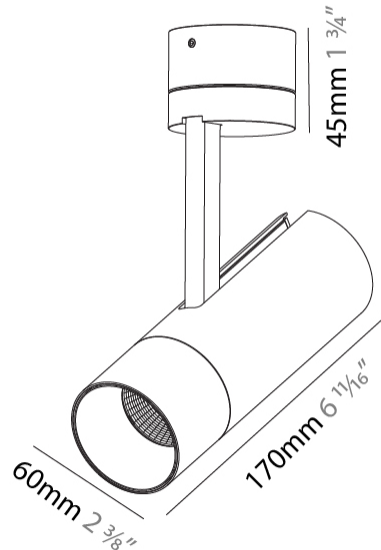

GENERAL

Series: Imagine
Subseries: Imagine 60
Partner: Prolicht
Division: Architectural
Installation: Surface
Product Type: Spots
Mounting Location: Ceiling
Light Distribution: Adjustable

PHYSICAL

Aperture Sizes - Downlights: 2"
Shape: Cylinder
Diameter (mm): 60
Diameter (in): 2 3/8"
Height (mm): 170
Height (in): 6 11/16"
Max. Overall Height (mm): 215
Max. Overall Height (in): 8 7/16"
Weight (kg): 0.572
Weight (lbs): 1.26
Fixture Finish: SSR / BKV / CWI / CRY / HAB / UFT / ITA / RUA / FTG / MYG / LOD / PUS / FRO / FUP / KIA / POP / BLS / SPG / MEY / GOH / CHC / COM / ABZ / JAG / OBR / MOS / ROR
Fixture Material: Aluminum Die Cast

ELECTRICAL

Lamp Type: LED (Zhaga Standard)
Input Wattage (W): 13.2 / 16.5
Total Output Wattage (W): 12 / 15
Dimming: Tri-Mode (Non-Dimming and Phase Dimming (120Vac only) and 0-10V Dimming)
Driver Included: Yes
Driver Location: Integrated
Driver Type: Constant Current - Universal
Driver Class: Class 2
Input Voltage (V): 120 - 277
Constant Current (MA): 350

LED

Number of LEDs: 1
Color Temperature (°K): 2700 / 3000 / 3500 / 4000
Max. Delivered Lumen (lm): 520 / 580 / 627 / 640
CRI: >90 CRI
Lamp Life (hrs): 50000

OPTICAL

Reflector°: 12
Adjustability: Rotational 350°; Tilt 90°

RATINGS AND CERTIFICATIONS

Certified By: Certified for North American Standards
IP rating: IP20