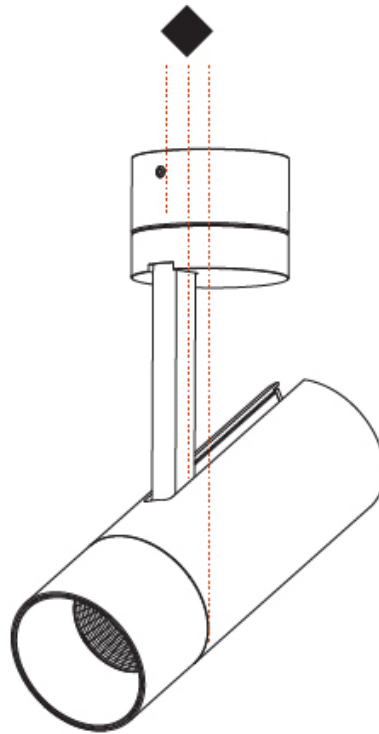

A3D112-

PROJECT
TYPE
SPECIFIER
QUANTITY
DATE